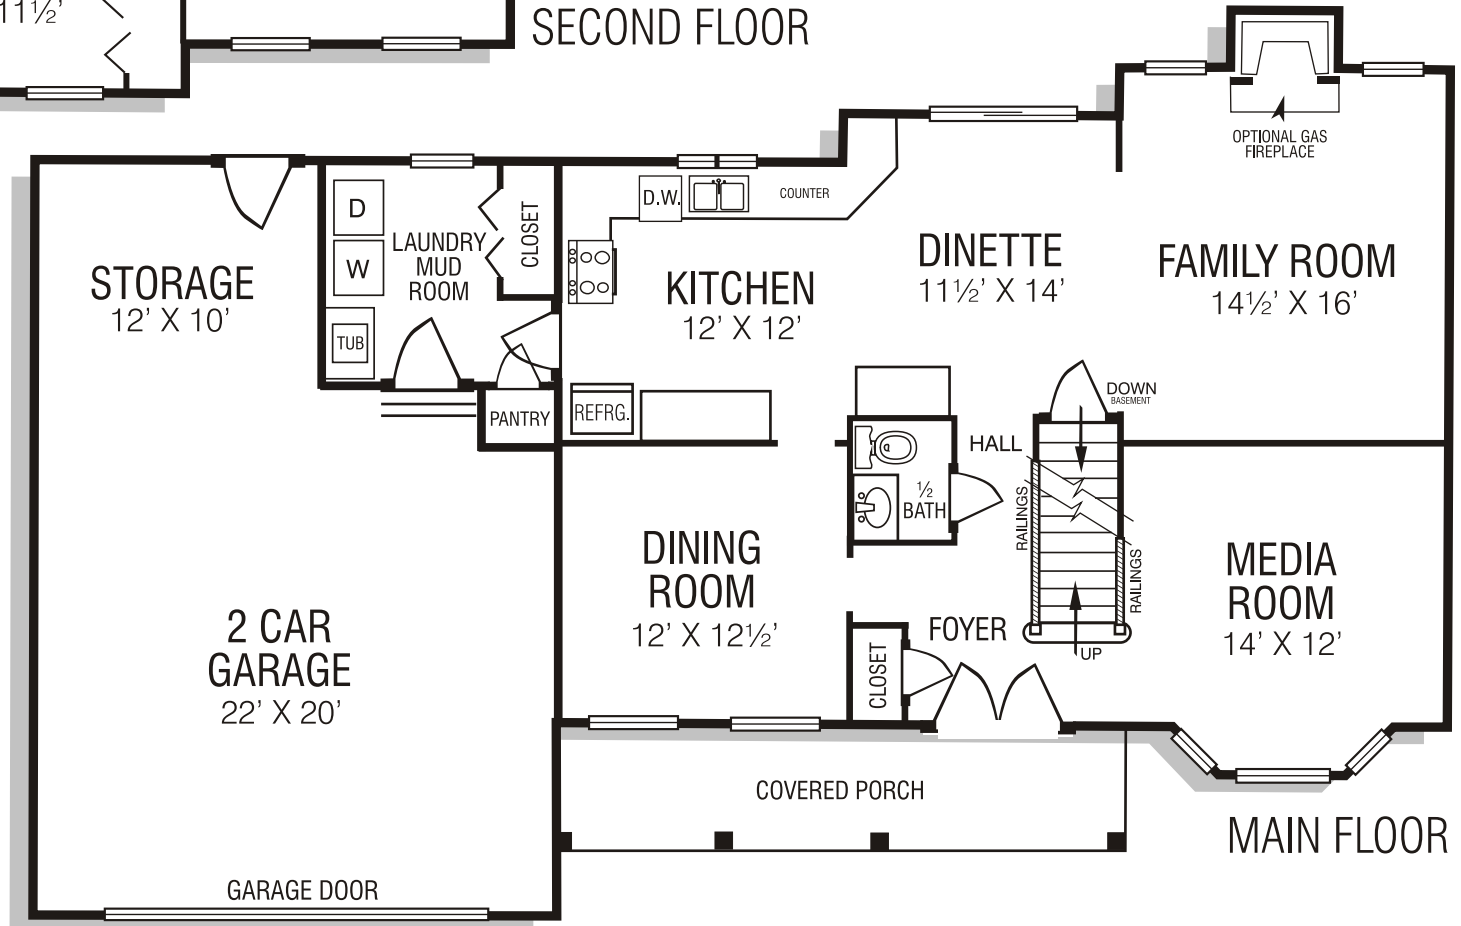

the Jessica Nadine

4 BEDROOM FLOOR PLAN

FINISHED FOOTAGE: 2060 sq. ft.

1127 sq. ft. 1st FLOOR

933 sq. ft. 2nd FLOOR

By CENTURY 21 Tucci Realty

CONTACT:

GEORGE TUCCI, JR.