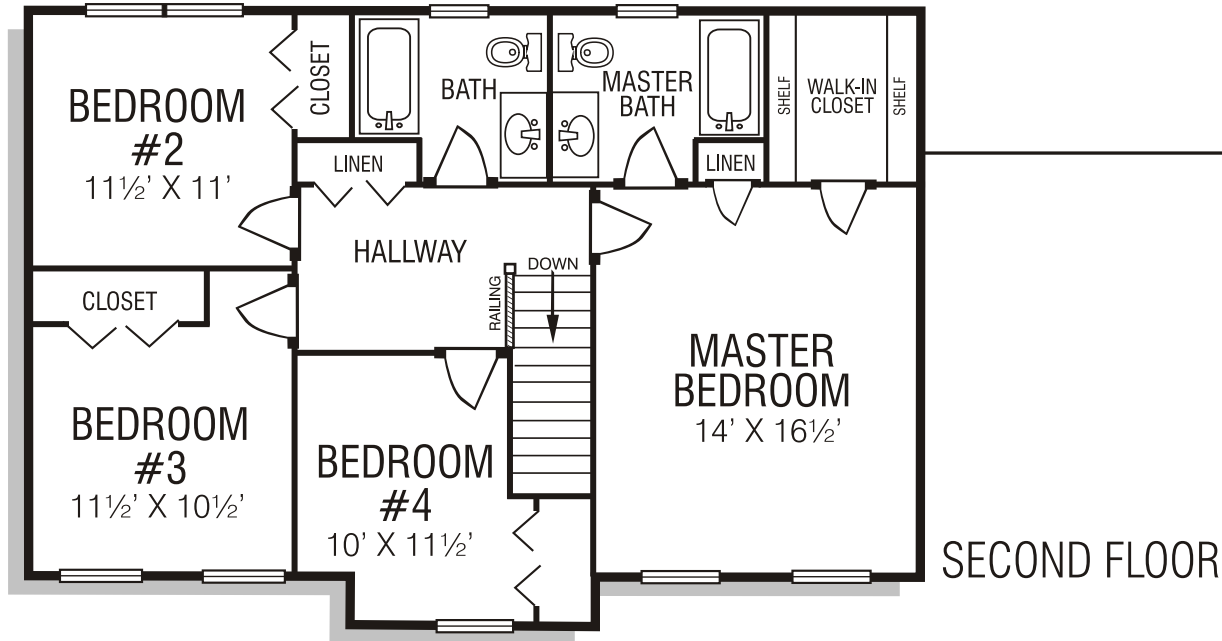

the Jessica Nadine

4 BEDROOM FLOOR PLAN

FINISHED FOOTAGE: 2060 sq. ft.

1127 sq. ft. 1st FLOOR

933 sq. ft. 2nd FLOOR

By CENTURY 21 Tucci Realty

CONTACT:

GEORGE TUCCI, JR.