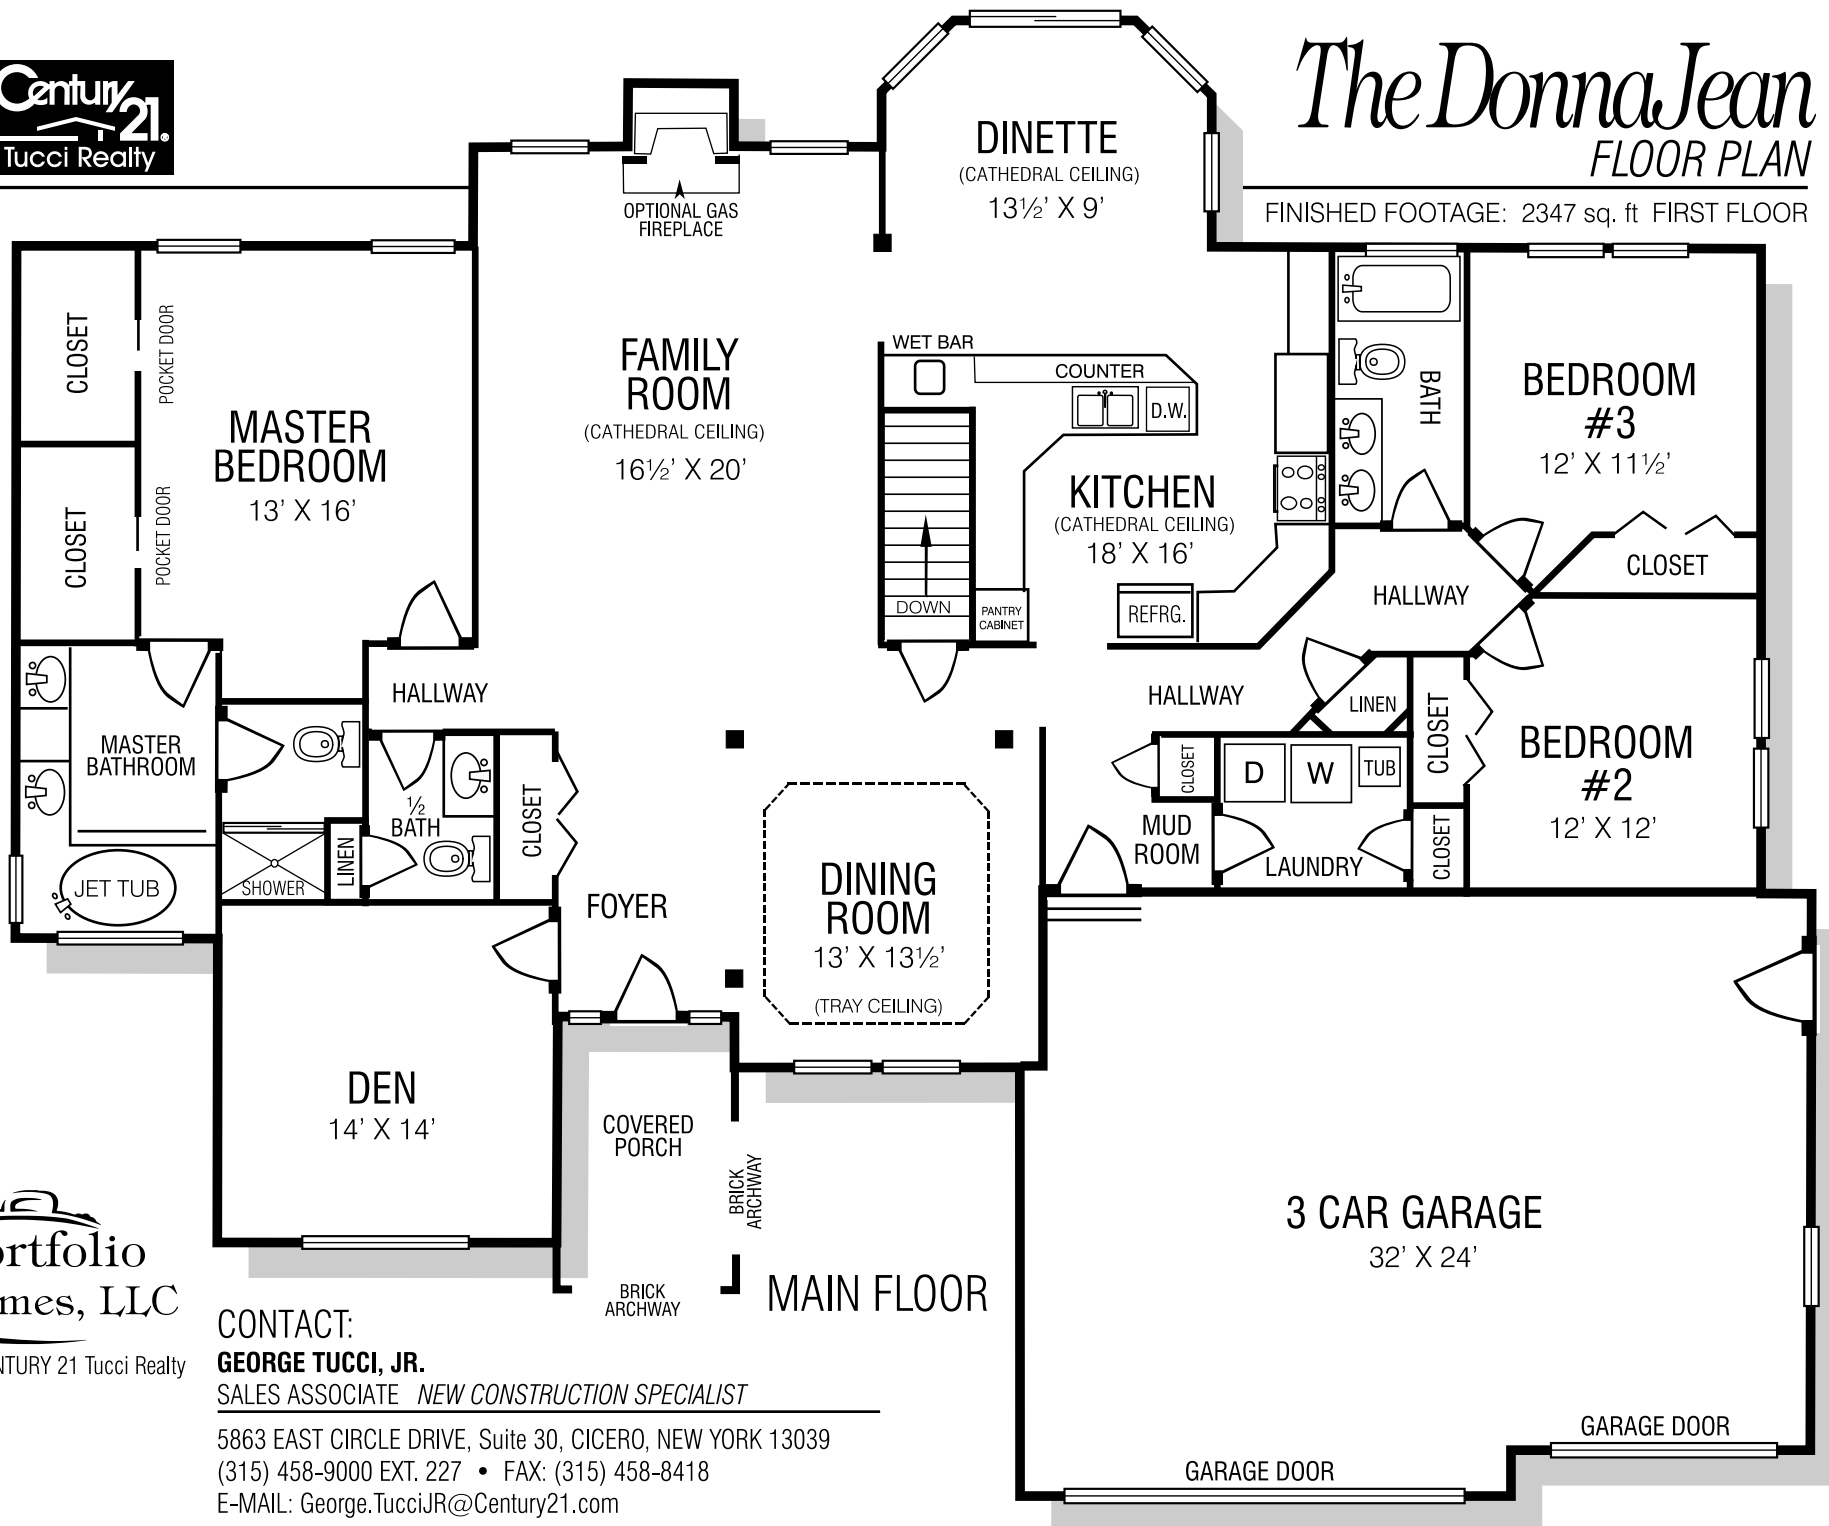

The Donna Jean FLOOR PLAN

FINISHED FOOTAGE: 2347 sq. ft. FIRST FLOOR

By CENTURY 21 Tucci Realty

CONTACT:

GEORGE TUCCI, JR.

SALES ASSOCIATE *NEW CONSTRUCTION SPECIALIST*

5863 EAST CIRCLE DRIVE, Suite 30, CICERO, NEW YORK 13039